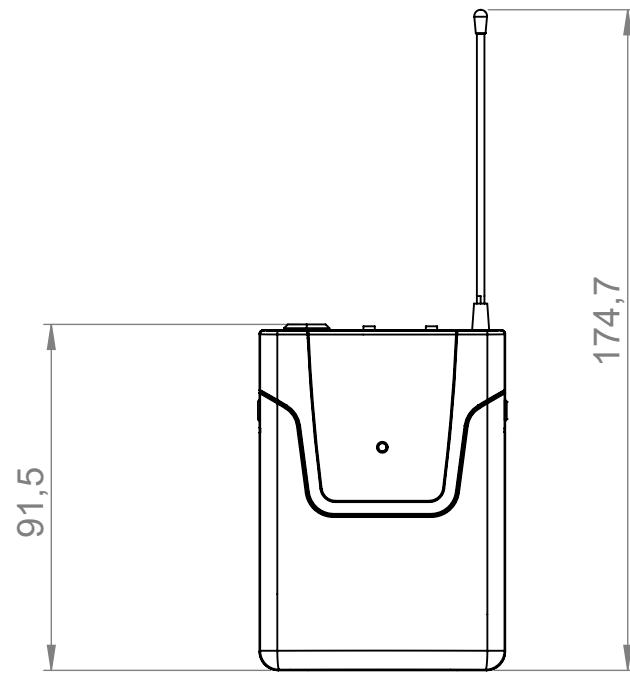

LD System U3XX BP
Art No. LDU3XXBP

Scale 1:2
01.08.2021
V1

LDsystems

LD Systems® is a registered brand of the Adam Hall Group.
Adam-Hall-Str. 1 · 61267 Neu-Anspach · Germany
DESIGNED AND ENGINEERED IN GERMANY. Assembled in PRC