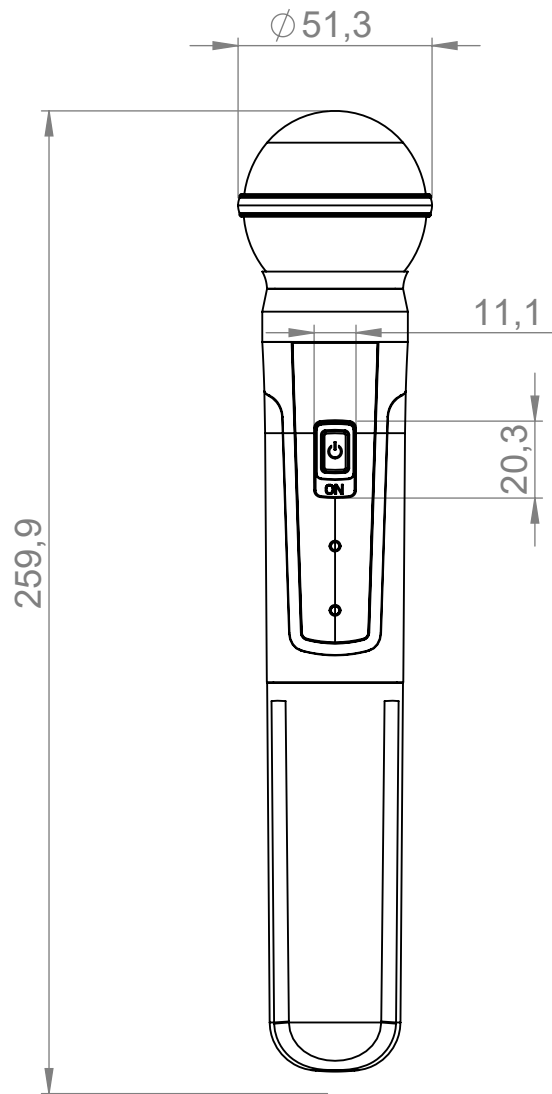

**LD System U3XX**  
Art No. LDU3XXR

Scale 1:5  
01.08.2021  
V1

**LDsystems** 

LD Systems® is a registered brand of the Adam Hall Group.  
Adam-Hall-Str. 1 · 61267 Neu-Anspach · Germany  
DESIGNED AND ENGINEERED IN GERMANY. Assembled in PRC