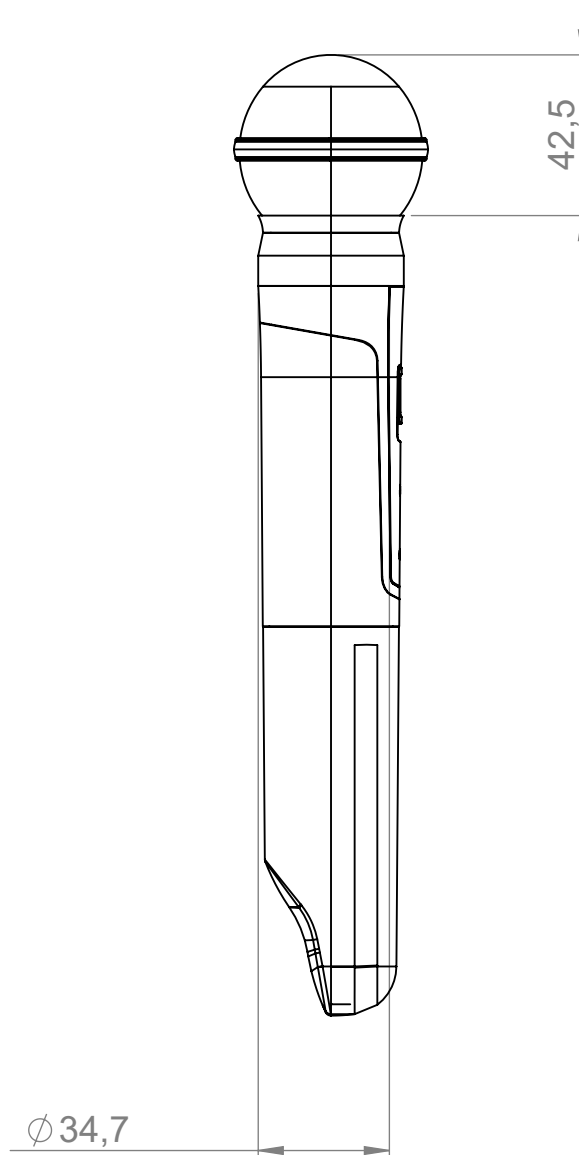

**LD System U3XX**  
Art No. LDU3XXR

Scale 1:5  
01.08.2021  
V1

**LDsystems** 

LD Systems® is a registered brand of the Adam Hall Group.  
Adam-Hall-Str. 1 · 61267 Neu-Anspach · Germany  
DESIGNED AND ENGINEERED IN GERMANY. Assembled in PRC