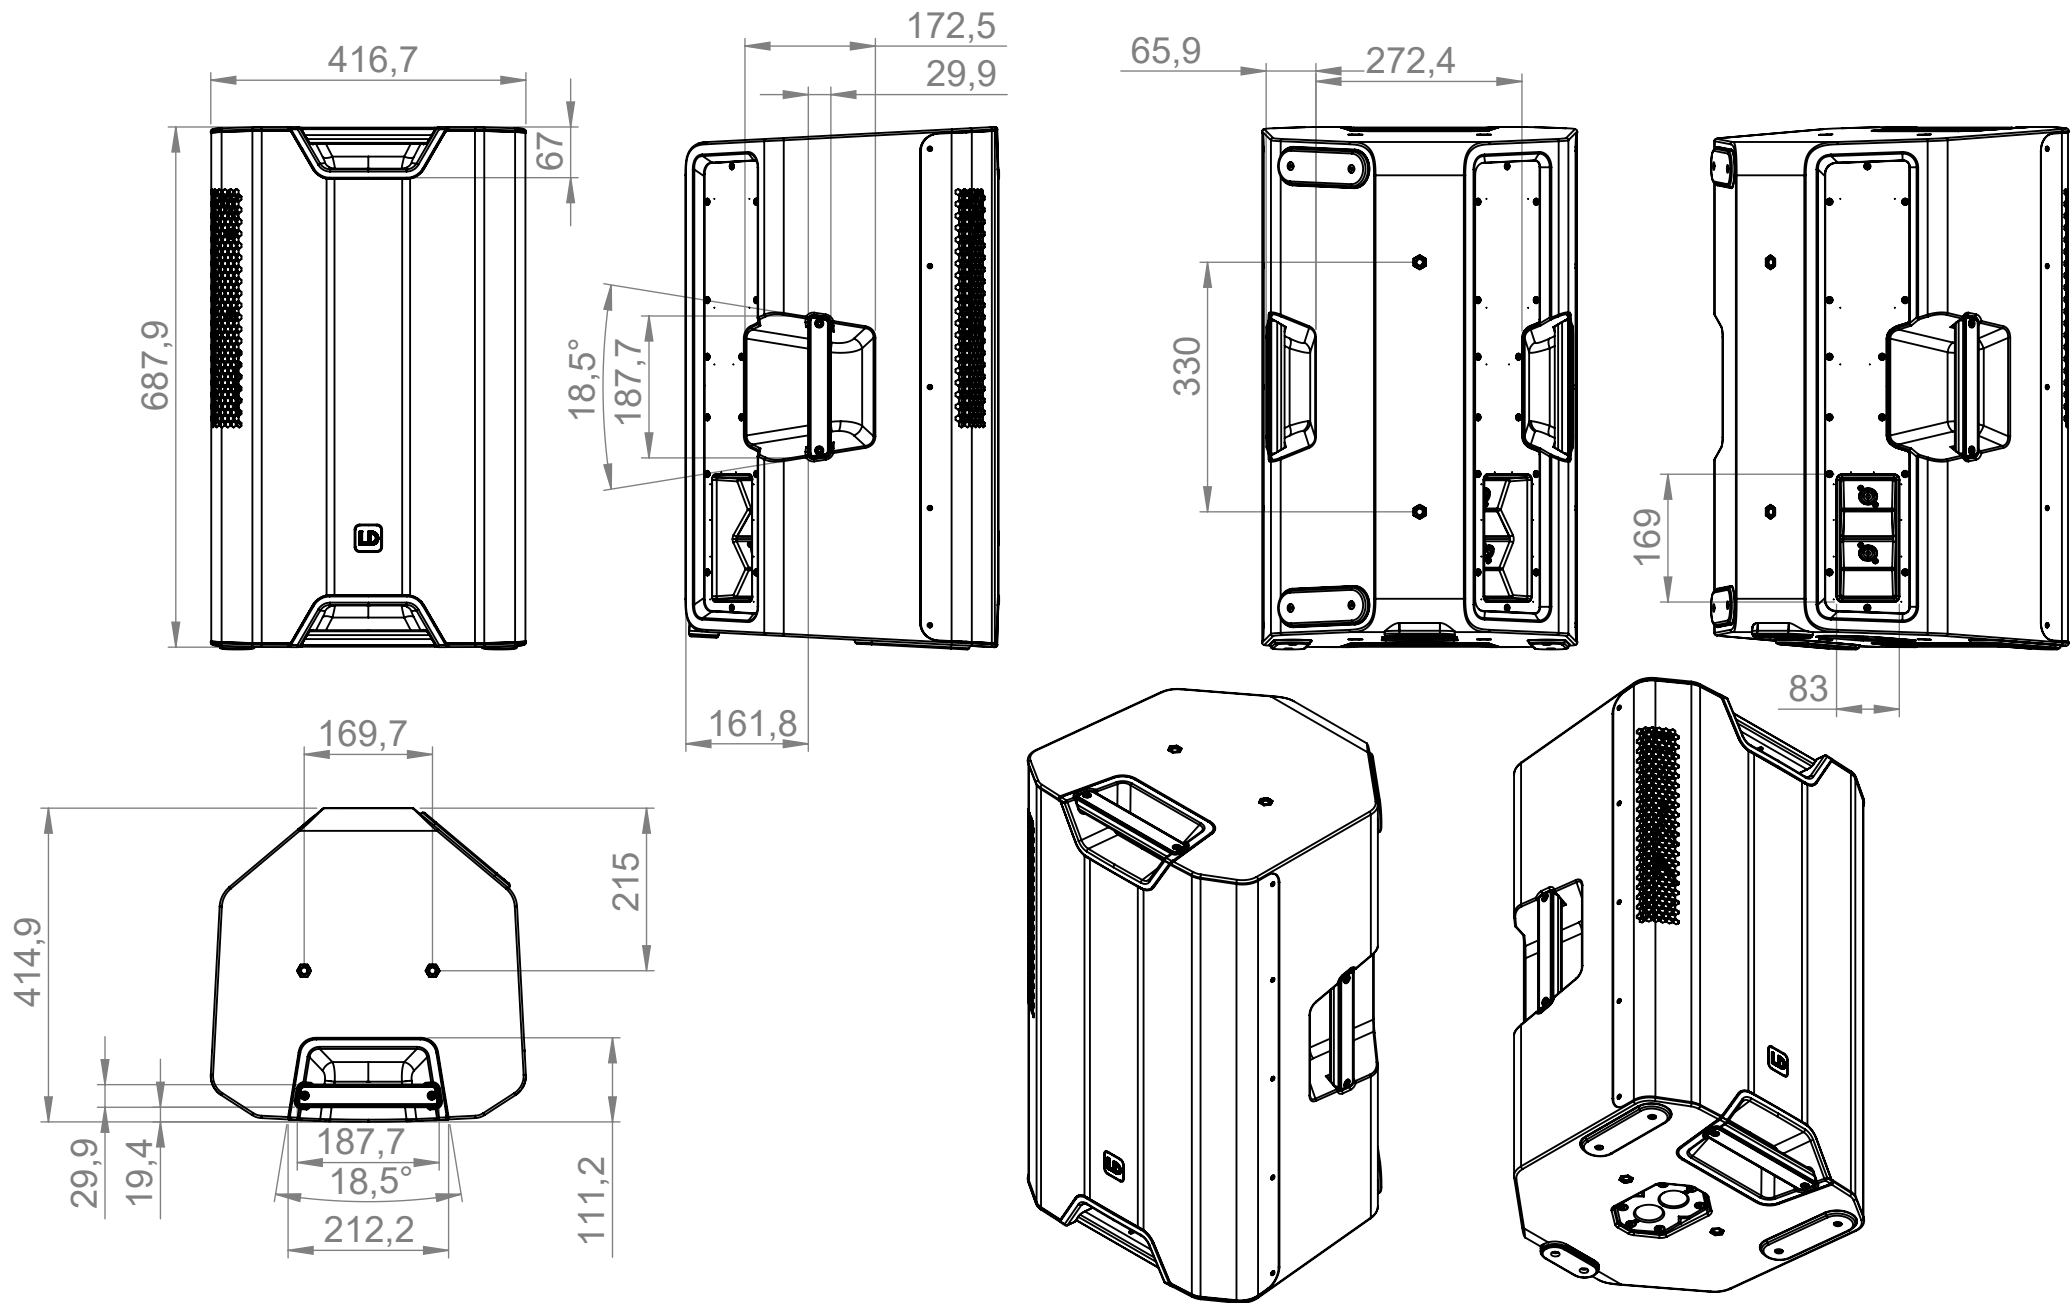

LD Systems ICOA 15 A (BT) (W)

Art No.: LDICOA15A (W), LDICOA15ABT (W)

Scale 1:10
02.08.2021
V1

LDsystems **LD**

LD Systems® is a registered brand of the Adam Hall Group.
Adam-Hall-Str. 1 · 61267 Neu-Anspach · Germany
DESIGNED AND ENGINEERED IN GERMANY. Assembled in PRC

LD Systems ICOA 15 (W)
 Art No.: LDICOA15 (W)

Scale 1:10
 02.08.2021
 V1

LDsystems **LD**

LD Systems® is a registered brand of the Adam Hall Group.
 Adam-Hall-Str. 1 · 61267 Neu-Anspach · Germany
 DESIGNED AND ENGINEERED IN GERMANY. Assembled in PRC