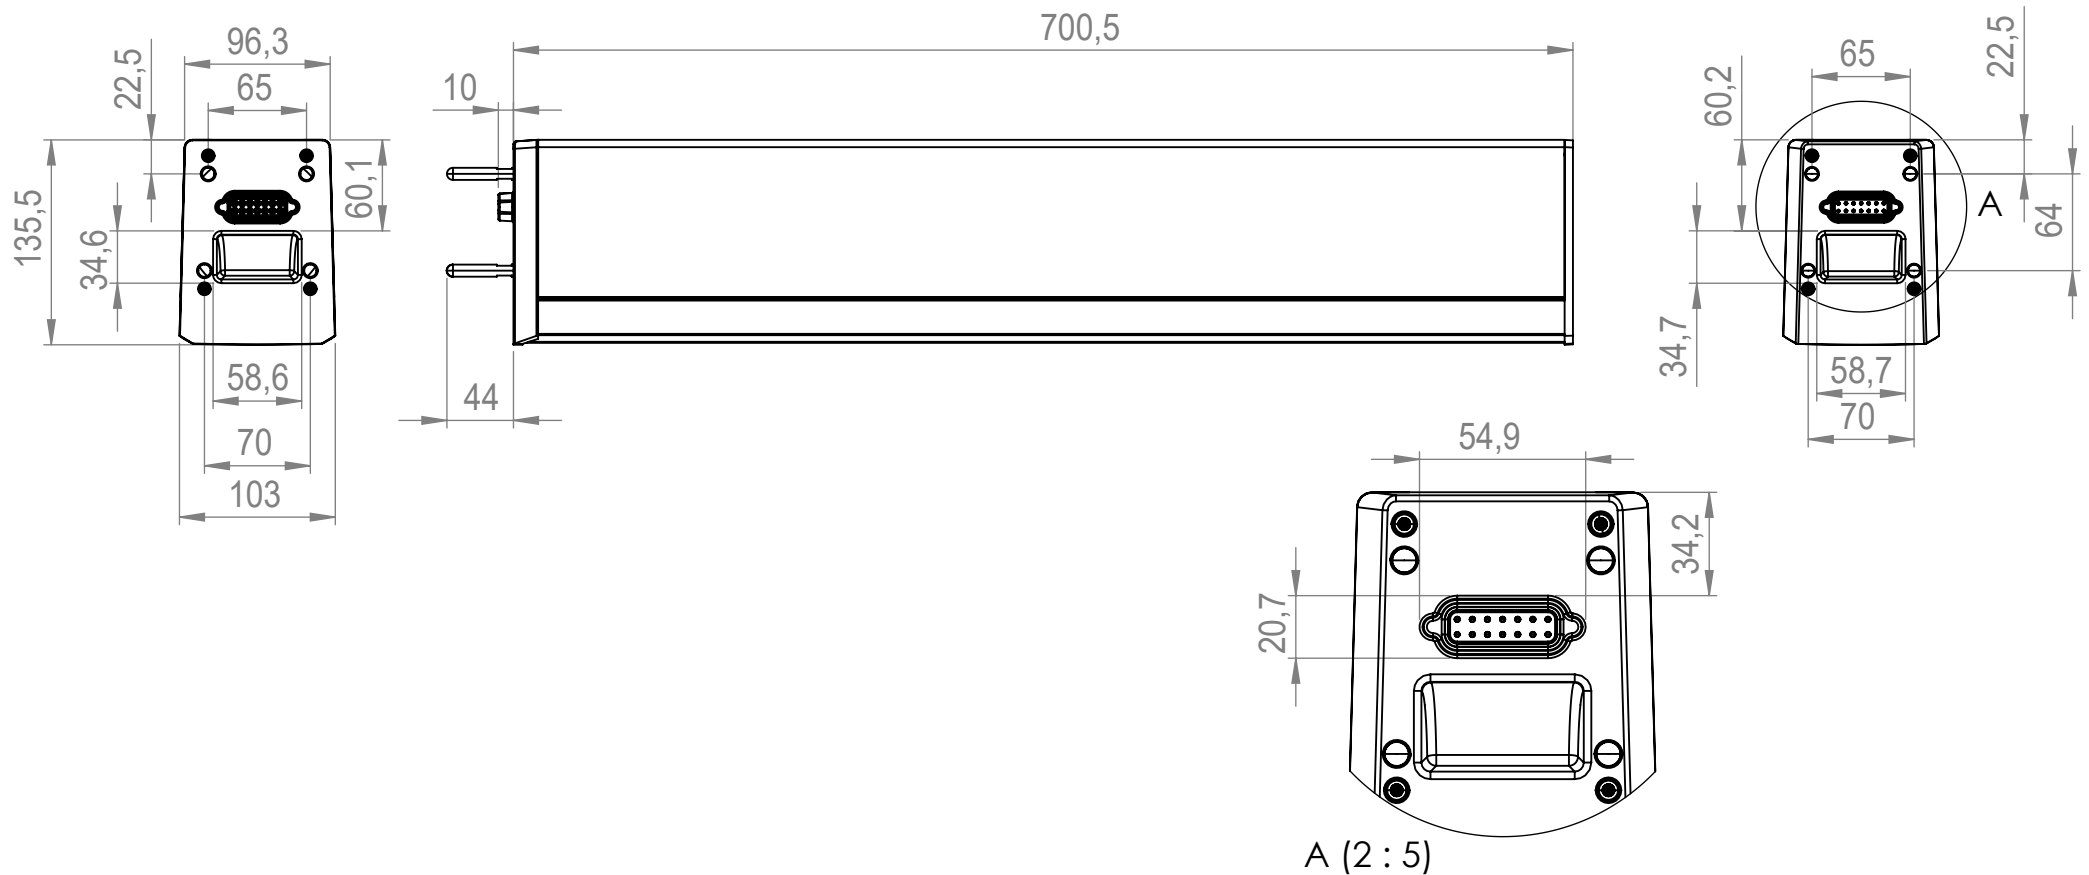

MAUI 11 G3 DOWN COLUMN

Art No. LDM11G3LCOL(W)
Scale: 1:5

LDsystems LD[®]

LD Systems® is a registered brand of the Adam Hall Group.
Adam-Hall-Str. 1 · 61267 Neu-Anspach · Germany
DESIGNED AND ENGINEERED IN GERMANY. Assembled in PRC