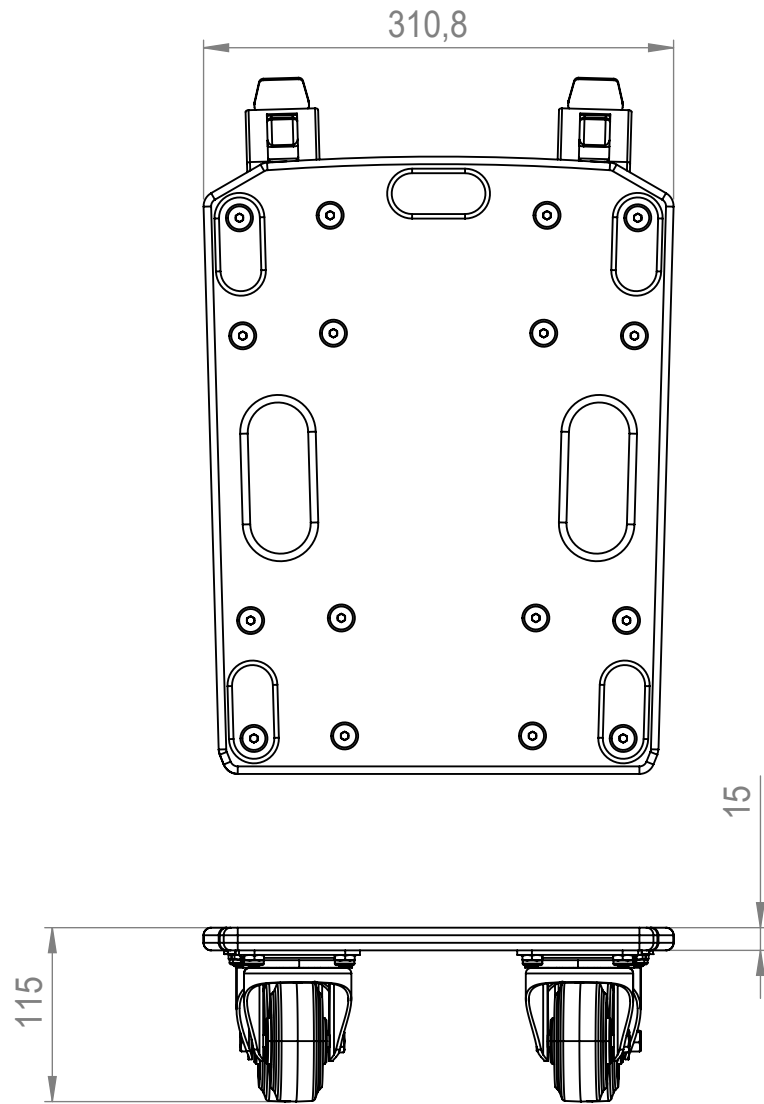

MAUI 11 G3 CB

Art No. LDM11G3CB
Scale: 1:5

LDsystems LD®

LD Systems® is a registered brand of the Adam Hall Group.
Adam-Hall-Str. 1 · 61267 Neu-Anspach · Germany
DESIGNED AND ENGINEERED IN GERMANY. Assembled in PRC