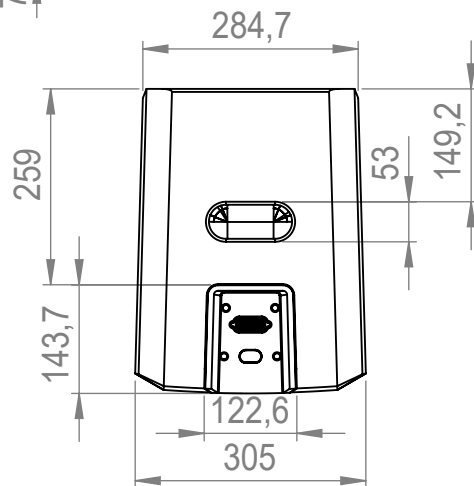

MAUI 11 G3 DOWN COLUMN

Art No. LDM11G3LCOL(W)
Scale: 1:5

LDsystems LD[®]

LD Systems® is a registered brand of the Adam Hall Group.
Adam-Hall-Str. 1 · 61267 Neu-Anspach · Germany
DESIGNED AND ENGINEERED IN GERMANY. Assembled in PRC

MAUI 11 G3 Upper Column

Art No. LDM11G3UCOL(W)

Scale: 1:5

LDsystems LD[®]

LD Systems[®] is a registered brand of the Adam Hall Group.
 Adam-Hall-Str. 1 · 61267 Neu-Anspach · Germany
 DESIGNED AND ENGINEERED IN GERMANY. Assembled in PRC