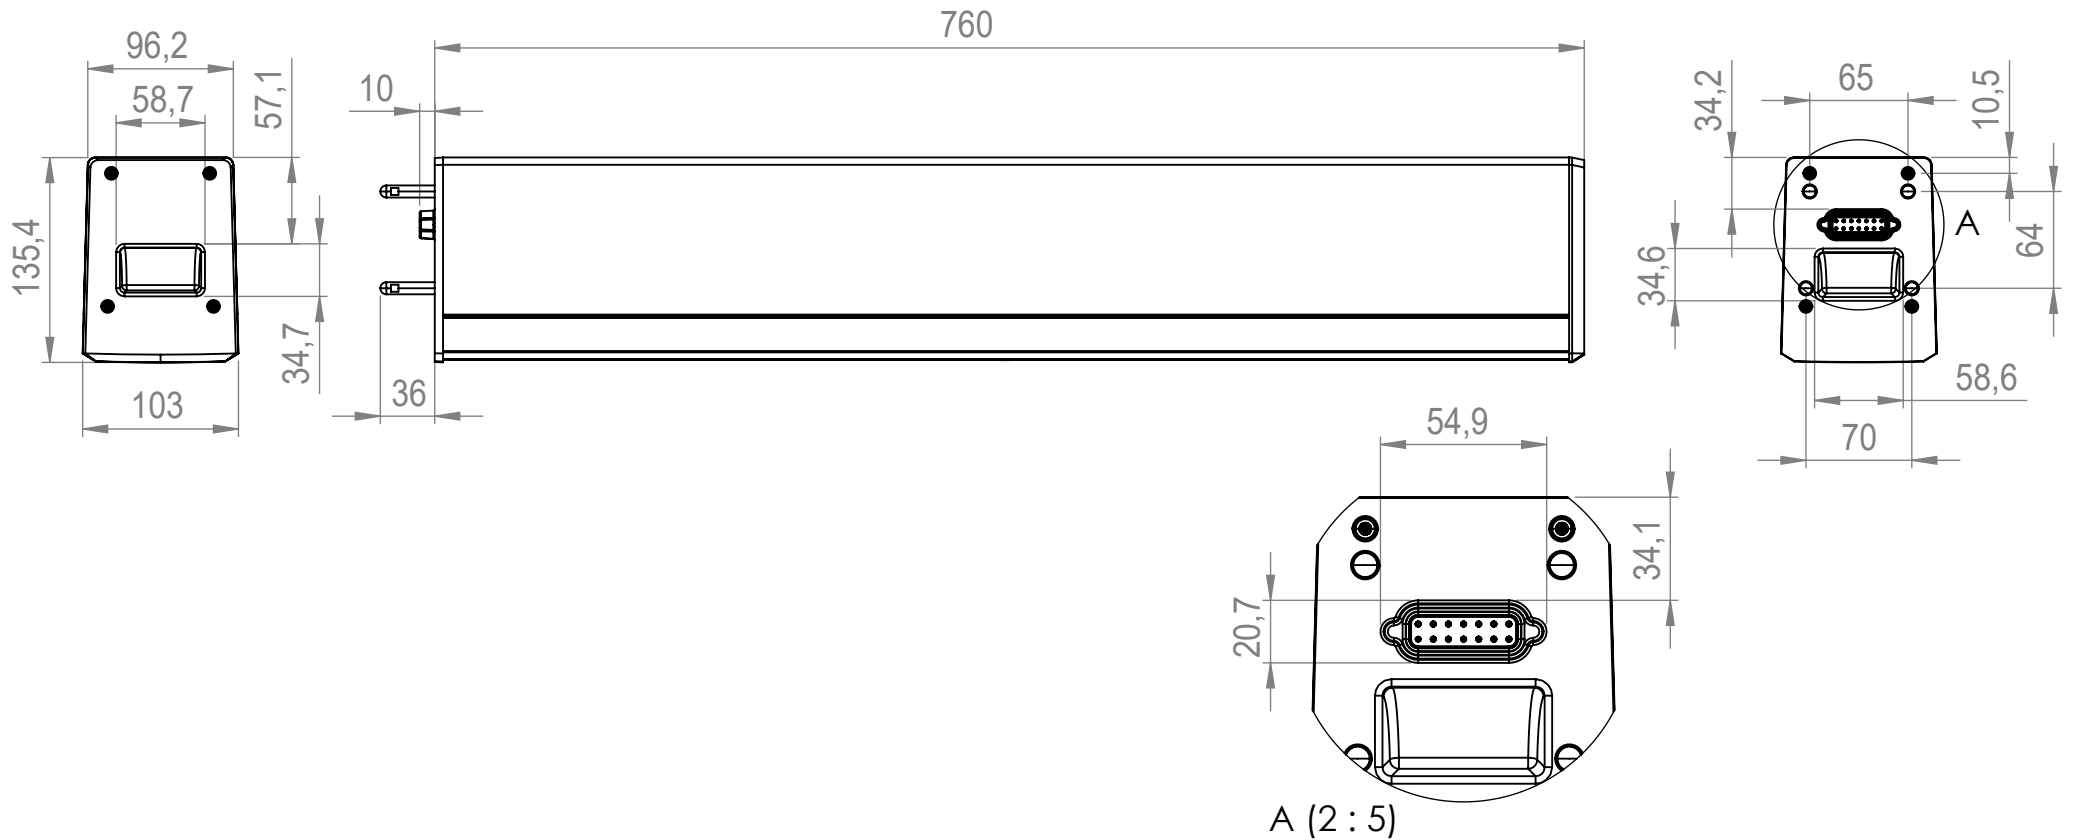

MAUI 11 G3 DOWN COLUMN

Art No. LDM11G3LCOL(W)
Scale: 1:5

LDsystems LD[®]

LD Systems® is a registered brand of the Adam Hall Group.
Adam-Hall-Str. 1 · 61267 Neu-Anspach · Germany
DESIGNED AND ENGINEERED IN GERMANY. Assembled in PRC