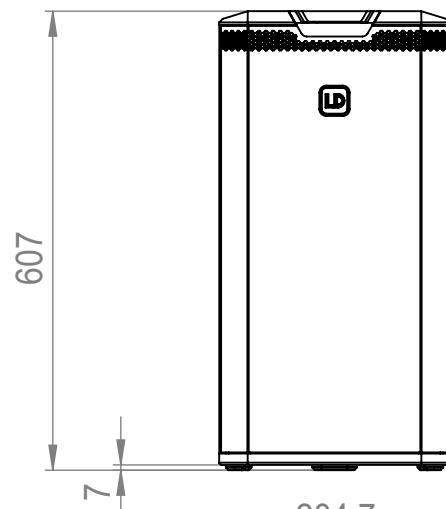

MAUI 11 G3 SUB

Art No. LDM11G3SUB(W)
Scale: 1:10

LDsystems LD®

LD Systems® is a registered brand of the Adam Hall Group.
Adam-Hall-Str. 1 · 61267 Neu-Anspach · Germany
DESIGNED AND ENGINEERED IN GERMANY. Assembled in PRC