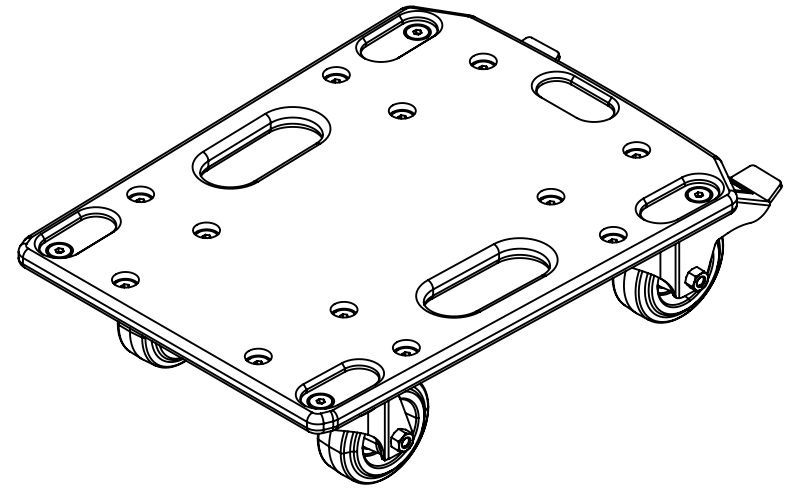

MAUI 11 G3 CB

Art No. LDM11G3CB
Scale: 1:5

LDsystems LD®

LD Systems® is a registered brand of the Adam Hall Group.
Adam-Hall-Str. 1 · 61267 Neu-Anspach · Germany
DESIGNED AND ENGINEERED IN GERMANY. Assembled in PRC