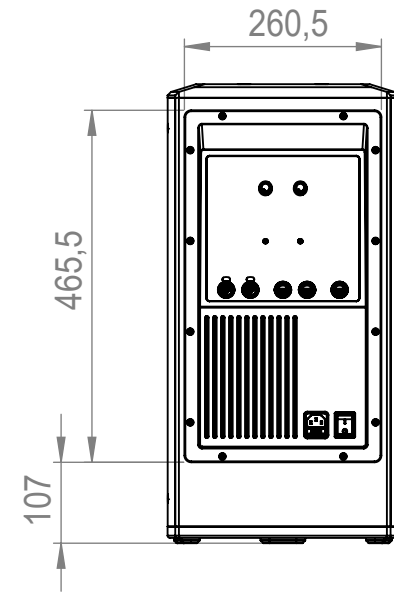

MAUI 11 G3 SUB

Art No. LDM11G3SUB(W)
Scale: 1:10

LDsystems LD®

LD Systems® is a registered brand of the Adam Hall Group.
Adam-Hall-Str. 1 · 61267 Neu-Anspach · Germany
DESIGNED AND ENGINEERED IN GERMANY. Assembled in PRC