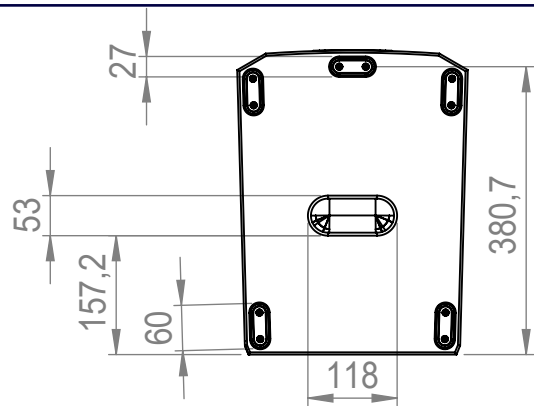

MAUI 11 G3 SUB

Art No. LDM11G3SUB(W)
Scale: 1:10

LDsystems LD®

LD Systems® is a registered brand of the Adam Hall Group.
Adam-Hall-Str. 1 · 61267 Neu-Anspach · Germany
DESIGNED AND ENGINEERED IN GERMANY. Assembled in PRC