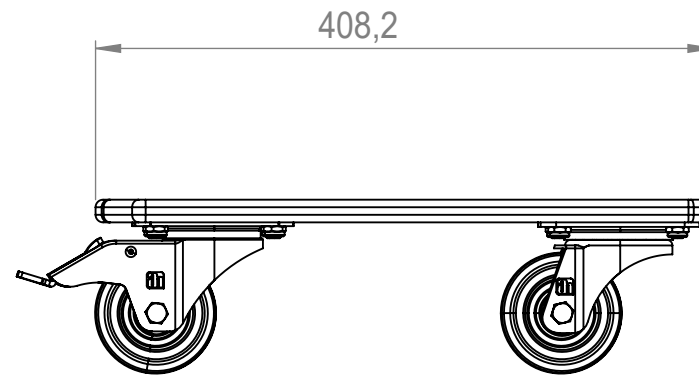

MAUI 11 G3 CB

Art No. LDM11G3CB
Scale: 1:5

LDsystems LD®

LD Systems® is a registered brand of the Adam Hall Group.
Adam-Hall-Str. 1 · 61267 Neu-Anspach · Germany
DESIGNED AND ENGINEERED IN GERMANY. Assembled in PRC