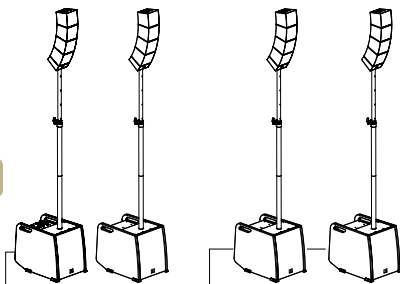

CURV 500 PES
POWER EXTENSION SET - **460 W**

- 1x CURV 500 SE - SUB EXTENSION
- 1x CURV 500 DB - DISTANCE BAR
- 1x CURV 500 SLA - SMARTLINK® ADAPTER
- 4x CURV 500 SAT - SATELLITE
- 1x CURV 500 CABLE 1 - SPEAKER CABLE 2.2 m
- 1x CURV 500 CABLE 3 - SYSTEM CABLE 10 m

1840 W

* SATELLITE
SETUP No.: 4

MONO