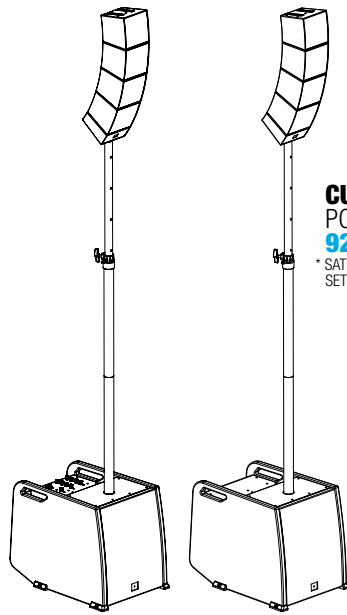

CURV 500

**CURV 500® POWER SET**  
CONFIGURATION GUIDE

# CURV 500® POWER SET

## SCALABILITY - MORE POWER

**CURV 500 PS**  
POWER SET  
**920 W**

\* SATELLITE  
SETUP No.: 4

**STEREO**

**CURV 500 PES**  
POWER EXTENSION SET - **460 W**

- 1x CURV 500 SE - SUB EXTENSION
- 1x CURV 500 DB - DISTANCE BAR
- 1x CURV 500 SLA - SMARTLINK® ADAPTER
- 4x CURV 500 SAT - SATELLITE
- 1x CURV 500 CABLE 1 - SPEAKER CABLE 2.2 m
- 1x CURV 500 CABLE 3 - SYSTEM CABLE 10 m

8

**CURV 500 PES**  
POWER EXTENSION SET - **460 W**

- 1x CURV 500 SE - SUB EXTENSION
- 1x CURV 500 DB - DISTANCE BAR
- 1x CURV 500 SLA - SMARTLINK® ADAPTER
- 4x CURV 500 SAT - SATELLITE
- 1x CURV 500 CABLE 1 - SPEAKER CABLE 2.2 m
- 1x CURV 500 CABLE 3 - SYSTEM CABLE 10 m