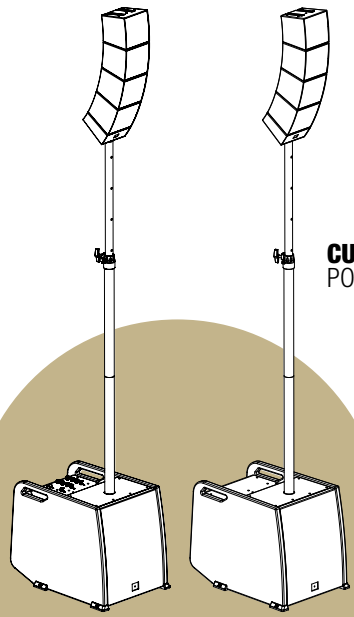

CURV 500 PS
POWER SET