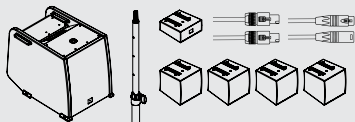

## SCALABILITY - MORE POWER

**CURV 500 PS**  
POWER SET  
**920 W**

\* SATELLITE  
SETUP No.: 4

**STEREO**

**CURV 500 PES**  
POWER EXTENSION SET - **460 W**

- 1x CURV 500 SE - SUB EXTENSION
- 1x CURV 500 DB - DISTANCE BAR
- 1x CURV 500 SLA - SMARTLINK® ADAPTER
- 4x CURV 500 SAT - SATELLITE
- 1x CURV 500 CABLE 1 - SPEAKER CABLE 2.2 m
- 1x CURV 500 CABLE 3 - SYSTEM CABLE 10 m

8

**CURV 500 PES**  
POWER EXTENSION SET - **460 W**

- 1x CURV 500 SE - SUB EXTENSION
- 1x CURV 500 DB - DISTANCE BAR
- 1x CURV 500 SLA - SMARTLINK® ADAPTER
- 4x CURV 500 SAT - SATELLITE
- 1x CURV 500 CABLE 1 - SPEAKER CABLE 2.2 m
- 1x CURV 500 CABLE 3 - SYSTEM CABLE 10 m