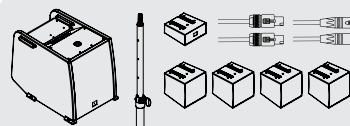

CURV 500 PES
POWER EXTENSION SET - **460 W**

- 1x CURV 500 SE - SUB EXTENSION
- 1x CURV 500 DB - DISTANCE BAR
- 1x CURV 500 SLA - SMARTLINK® ADAPTER
- 4x CURV 500 SAT - SATELLITE
- 1x CURV 500 CABLE 1 - SPEAKER CABLE 2.2 m
- 1x CURV 500 CABLE 3 - SYSTEM CABLE 10 m

1840 W

* SATELLITE
SETUP No.: 4

MONO