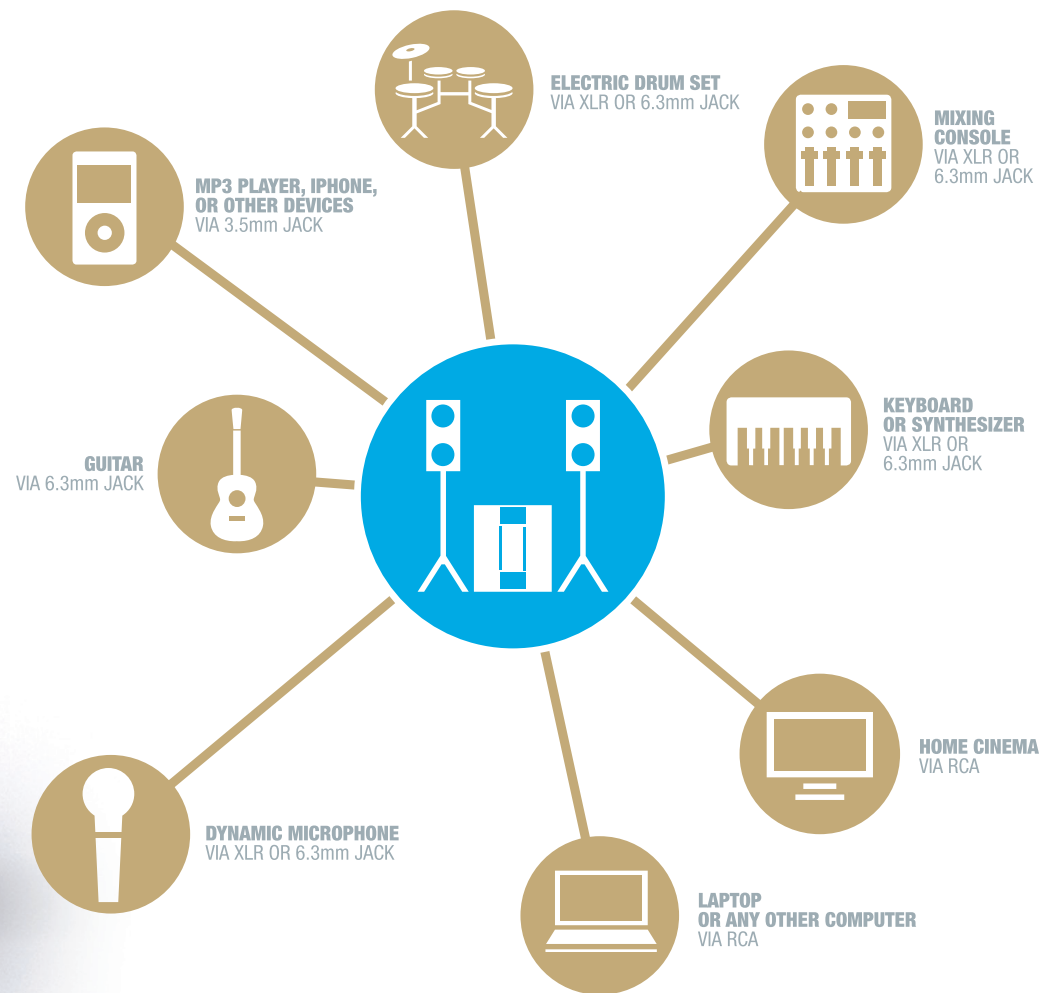

AVAILABLE **ACCESSORIES:**