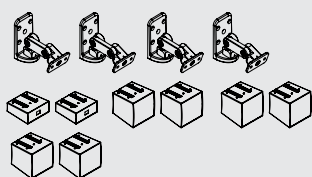

540 W
* SATELLITE
SETUP No.: 3

CURV 500 S2
SATELLITES - **80 W**
1x CURV 500 S2 - PAIR OF SATELLITES

920 W
* SATELLITE
SETUP No.: 4

620 W
* SATELLITE
SETUP No.: 4

*THE SATELLITE SETUP NUMBER SHOULD BE SELECTED ACCORDING TO THE NUMBER OF SATELLITES PER SMARTLINK ADAPTER.

CURV 500® AUDIO VIDEO SET

FLEXIBILITY - MORE APPLICATIONS

4x **CURV 500 WMB** - WALL MOUNTING BRACKET
 2x **CURV 500 SLA** - SMARTLINK® ADAPTER
 3x **CURV 500 S2** - PAIR OF SATELLITES

2x **CURV 500 TMB** - TRUSS MOUNTING BRACKET
 3x **CURV 500 S2** - PAIR OF SATELLITES
 2x **CURV 500 CABLE 4** - SPEAKER CABLE