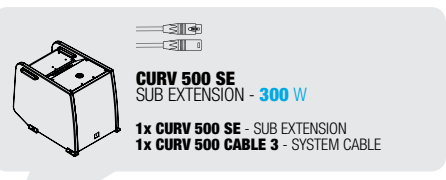

CURV 500

CURV 500[®] AUDIO VIDEO SET
CONFIGURATION GUIDE

CURV 500[®] AUDIO VIDEO SET

SCALABILITY - MORE POWER

CURV 500 AVS
AUDIO VIDEO SET
380 W
* SATELLITE
SETUP No.: 1

1x CURV 500 S2 - PAIR OF SATELLITES
2x CURV 500 WMB - WALL MOUNTING BRACKET

460 W
* SATELLITE
SETUP No.: 2

CURV 500 SE
SUB EXTENSION - **300 W**
1x CURV 500 SE - SUB EXTENSION
1x CURV 500 CABLE 3 - SYSTEM CABLE

CURV 500 S2
SATELLITES - **80 W**
1x CURV 500 S2 - PAIR OF SATELLITES