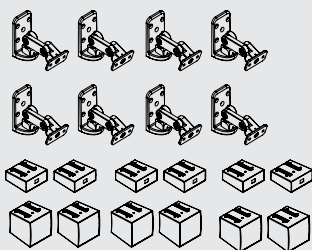

CURV 500® AUDIO VIDEO SET

FLEXIBILITY - MORE APPLICATIONS

4x **CURV 500 WMB** - WALL MOUNTING BRACKET
 2x **CURV 500 SLA** - SMARTLINK® ADAPTER
 3x **CURV 500 S2** - PAIR OF SATELLITES

2x **CURV 500 TMB** - TRUSS MOUNTING BRACKET
 3x **CURV 500 S2** - PAIR OF SATELLITES
 2x **CURV 500 CABLE 4** - SPEAKER CABLE

CURV 500 AVS
 AUDIO VIDEO SET

8x **CURV 500 WMB** - WALL MOUNTING BRACKET
 6x **CURV 500 SLA** - SMARTLINK® ADAPTER
 3x **CURV 500 S2** - PAIR OF SATELLITES

2x **CURV 500 CMB** - CEILING MOUNTING BRACKET
 3x **CURV 500 S2** - PAIR OF SATELLITES