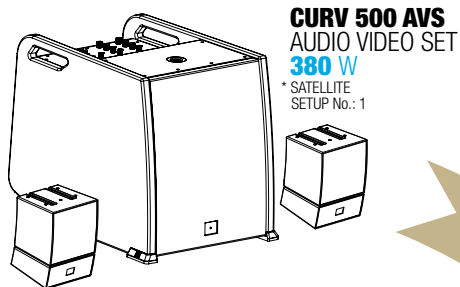

CURV 500

CURV 500[®] AUDIO VIDEO SET
CONFIGURATION GUIDE

CURV 500[®] AUDIO VIDEO SET

SCALABILITY - MORE POWER

CURV 500 AVS
AUDIO VIDEO SET
380 W
* SATELLITE
SETUP No.: 1

1x CURV 500 S2 - PAIR OF SATELLITES
2x CURV 500 WMB - WALL MOUNTING BRACKET

460 W
* SATELLITE
SETUP No.: 2

CURV 500 SE
SUB EXTENSION - **300 W**
1x CURV 500 SE - SUB EXTENSION
1x CURV 500 CABLE 3 - SYSTEM CABLE

CURV 500 S2
SATELLITES - **80 W**
1x CURV 500 S2 - PAIR OF SATELLITES