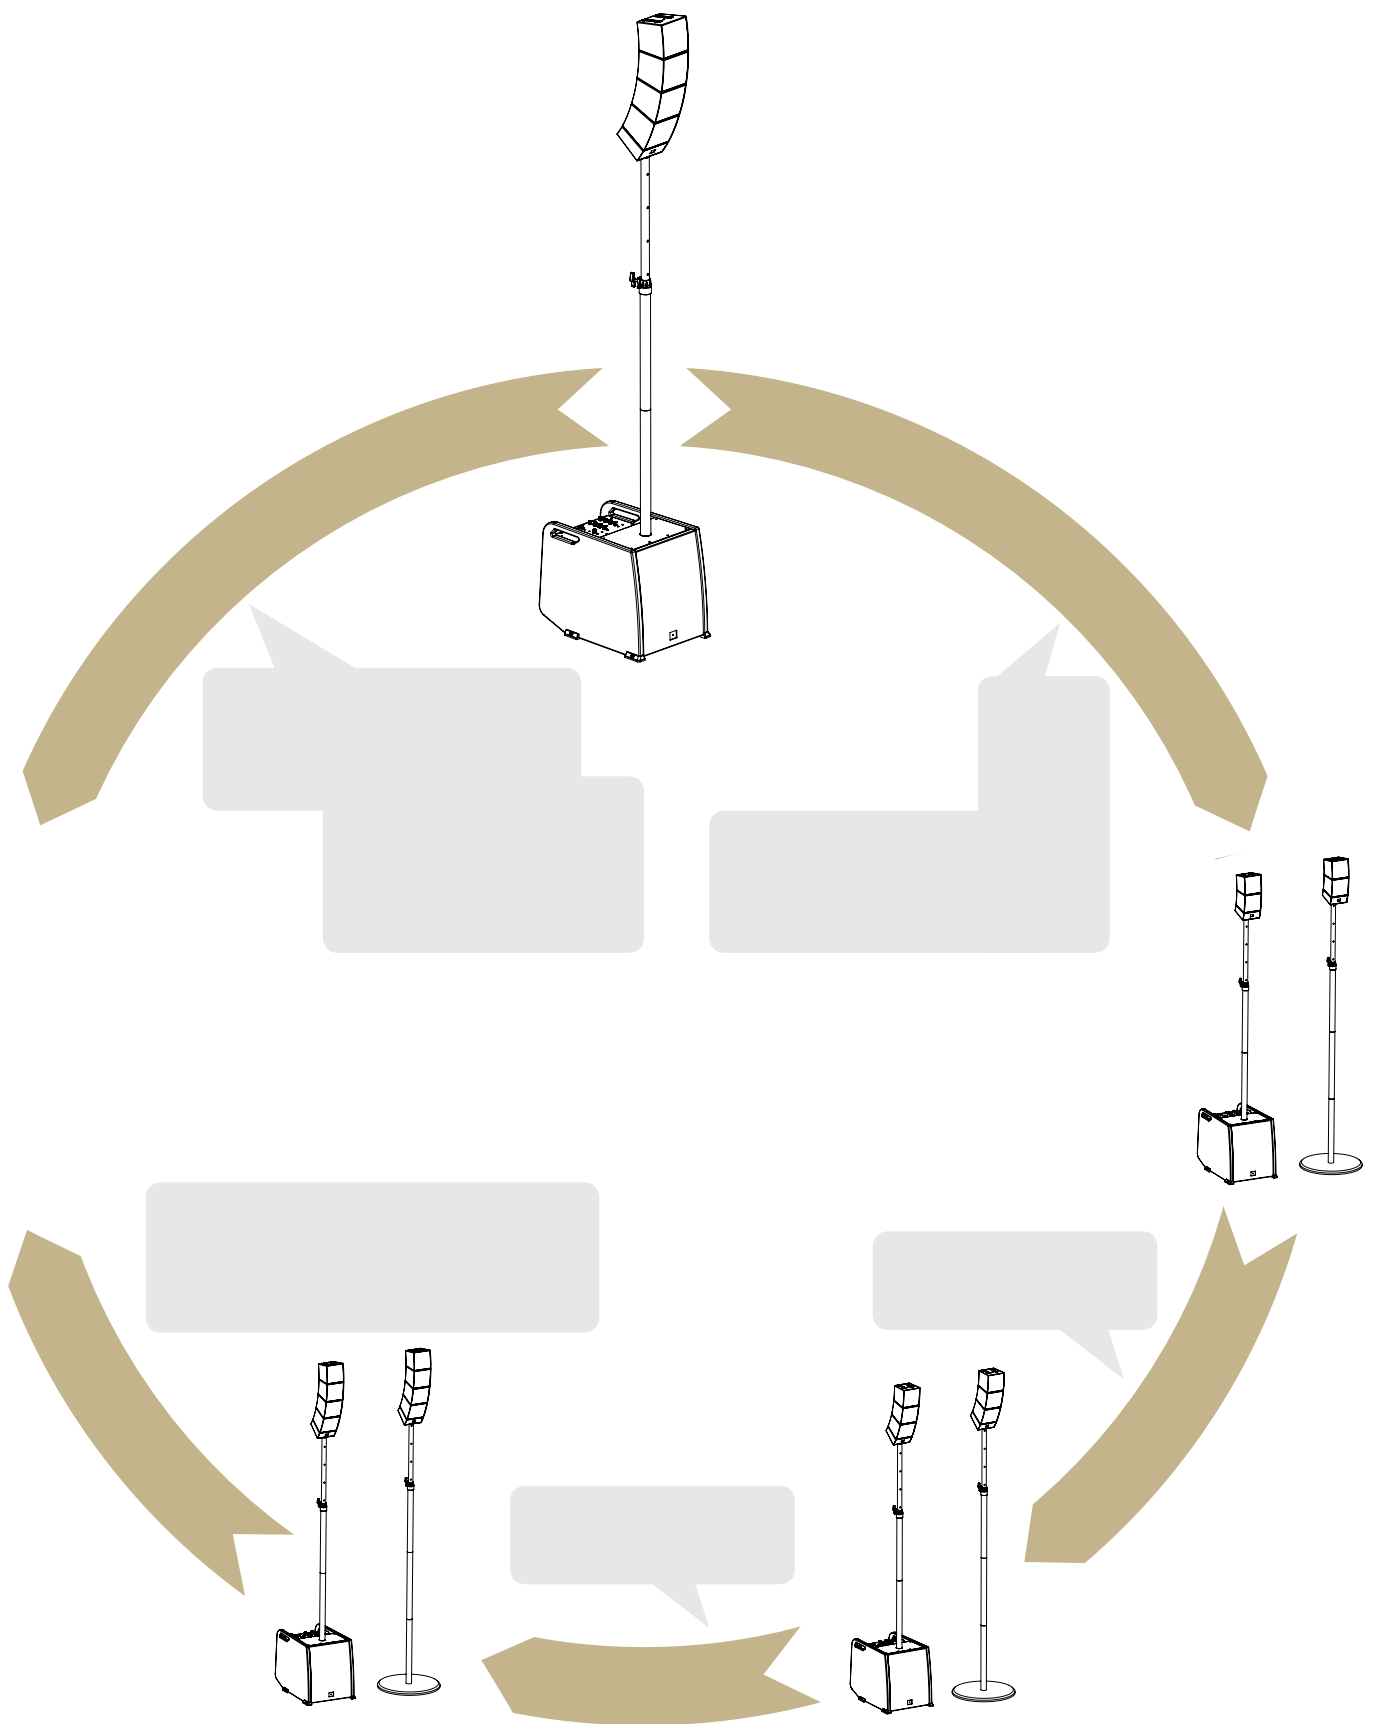

CURV 500

CURV 500® ENTERTAINER SET
CONFIGURATION GUIDE

CURV 500[®] ENTERTAINER SET

FLEXIBILITY - MORE APPLICATIONS

CURV 500 STS - STEREO SET
1x CURV 500 DB - DISTANCE BAR
1x CURV 500 SSB - BASE
1x CURV 500 SLA - SMARTLINK[®] ADAPTER
1x CURV 500 CABLE 4 - SPEAKER CABLE

1x CURV 500 SSB - BASE
CURV 500 STS - STEREO SET
1x CURV 500 DB - DISTANCE BAR
1x CURV 500 SSB - BASE
1x CURV 500 SLA - SMARTLINK[®] ADAPTER
1x CURV 500 CABLE 4 - SPEAKER CABLE

1x CURV 500 SLA - SMARTLINK[®] ADAPTER
2x CURV 500 CABLE 2 - SPEAKER TO PHOENIX CABLE

1x CURV 500 SLA - SMARTLINK[®] ADAPTER
2x CURV 500 TMB - TRUSS MOUNTING BRACKET
2x CURV 500 CABLE 4 - SPEAKER CABLE