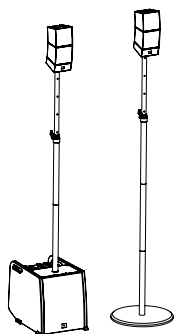

CURV 500

CURV 500® ENTERTAINER SET
CONFIGURATION GUIDE

CURV 500[®] ENTERTAINER SET

FLEXIBILITY - MORE APPLICATIONS

CURV 500 STS - STEREO SET
1x CURV 500 DB - DISTANCE BAR
1x CURV 500 SSB - BASE
1x CURV 500 SLA - SMARTLINK[®] ADAPTER
1x CURV 500 CABLE 4 - SPEAKER CABLE

1x CURV 500 SSB - BASE
CURV 500 STS - STEREO SET
1x CURV 500 DB - DISTANCE BAR
1x CURV 500 SSB - BASE
1x CURV 500 SLA - SMARTLINK[®] ADAPTER
1x CURV 500 CABLE 4 - SPEAKER CABLE

1x CURV 500 SLA - SMARTLINK[®] ADAPTER
2x CURV 500 CABLE 2 - SPEAKER TO PHOENIX CABLE

1x CURV 500 SLA - SMARTLINK[®] ADAPTER
2x CURV 500 TMB - TRUSS MOUNTING BRACKET
2x CURV 500 CABLE 4 - SPEAKER CABLE