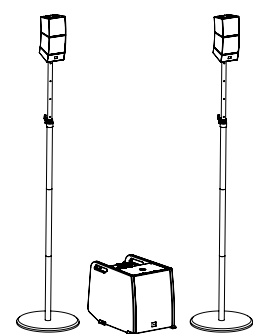

CURV 500

CURV 500® ENTERTAINER SET
CONFIGURATION GUIDE

CURV 500[®] ENTERTAINER SET

FLEXIBILITY - MORE APPLICATIONS

CURV 500 STS - STEREO SET
1x CURV 500 DB - DISTANCE BAR
1x CURV 500 SSB - BASE
1x CURV 500 SLA - SMARTLINK[®] ADAPTER
1x CURV 500 CABLE 4 - SPEAKER CABLE

1x CURV 500 SSB - BASE
CURV 500 STS - STEREO SET
1x CURV 500 DB - DISTANCE BAR
1x CURV 500 SSB - BASE
1x CURV 500 SLA - SMARTLINK[®] ADAPTER
1x CURV 500 CABLE 4 - SPEAKER CABLE

1x CURV 500 SLA - SMARTLINK[®] ADAPTER
2x CURV 500 CABLE 2 - SPEAKER TO PHOENIX CABLE

1x CURV 500 SLA - SMARTLINK[®] ADAPTER
2x CURV 500 TMB - TRUSS MOUNTING BRACKET
2x CURV 500 CABLE 4 - SPEAKER CABLE