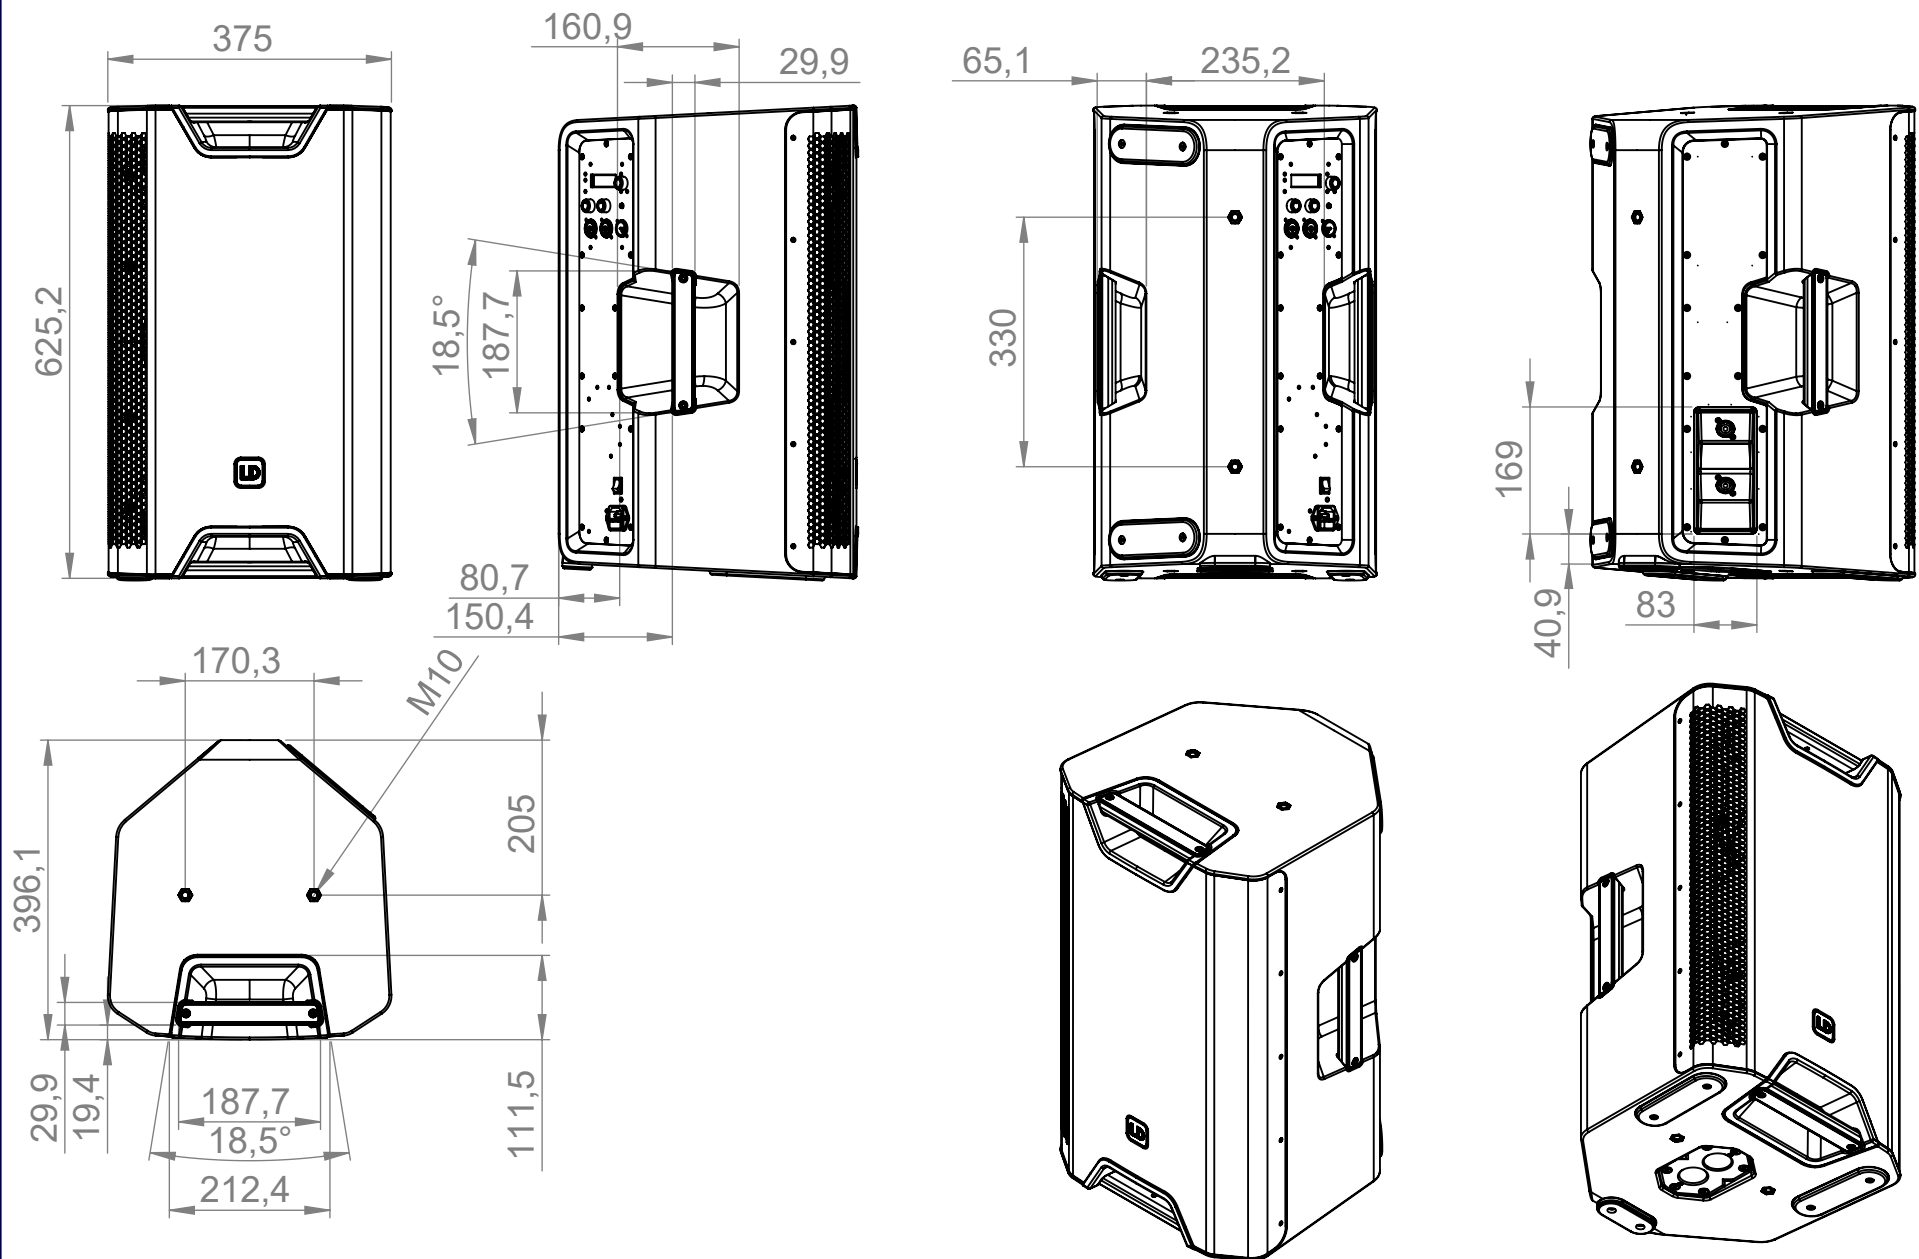

**LD Systems ICOA 12 A (BT) (W)**

Art No. LDIC0A12A (W), LDIC0A12ABT (W)

Scale 1:10  
03.08.2021  
V1

**LDsystems** **LD**

LD Systems® is a registered brand of the Adam Hall Group.  
Adam-Hall-Str. 1 · 61267 Neu-Anspach · Germany  
DESIGNED AND ENGINEERED IN GERMANY. Assembled in PRC

**LD Systems ICOA 12 (W)**  
Art No. LDICOA12 (W)

Scale 1:10  
03.08.2021  
V1

**LDsystems** **LD**

LD Systems® is a registered brand of the Adam Hall Group.  
Adam-Hall-Str. 1 · 61267 Neu-Anspach · Germany  
DESIGNED AND ENGINEERED IN GERMANY. Assembled in PRC